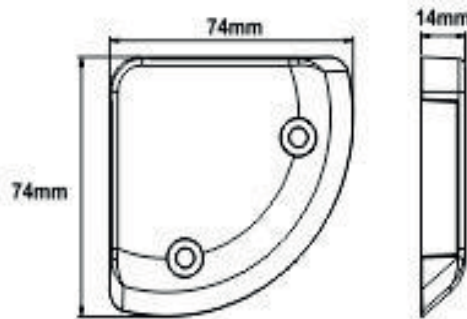

# VSWD-TLL1 CV Lighting

**R10**

Part Number	Description
VSWD-TLL1	TAIL LIFT LAMP 6W (4*1.5w LEDs) 12-36v IP67

<b>Function</b>	Tail Lift Warning/Indicator	<b>Approvals</b>	ECE R10, R148
<b>Voltage</b>	12-36v	<b>IP Rating</b>	IP67
<b>LEDs</b>	4 LEDs	<b>Box Qty</b>	50
<b>Mounting</b>	Surface Mount Screws	<b>Additional Features</b>	Sync Wire
<b>Dimensions</b>	74 x 74 x 14mm	<b>Flash Patterns</b>	6
<b>Housing Material</b>	Zinc	<b>Lens Material</b>	Polycarbonate