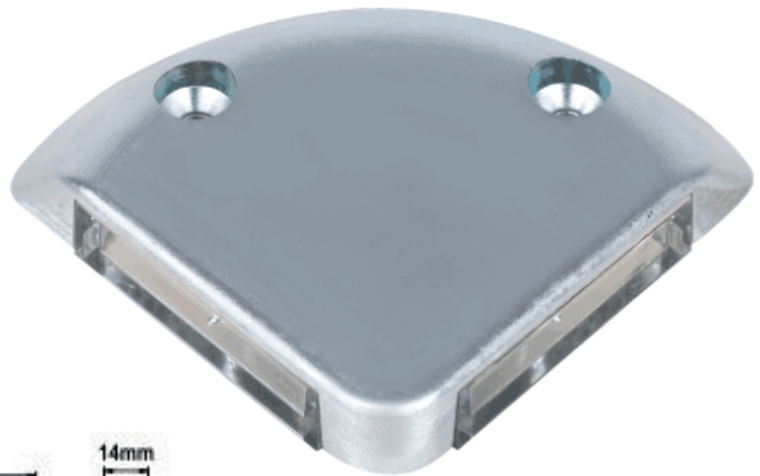

# VSWD-TLL1 CV Lighting

**R10**

Part Number	Description
VSWD-TLL1	TAIL LIFT LAMP 6W (4*1.5w LEDs) 12-36v IP67

<b>Function</b>	Tail Lift Warning/Indicator	<b>Approvals</b>	ECE R10, R148
<b>Voltage</b>	12-36v	<b>IP Rating</b>	IP67
<b>LEDs</b>	4 LEDs	<b>Box Qty</b>	50
<b>Mounting</b>	Surface Mount Screws	<b>Additional Features</b>	Sync Wire
<b>Dimensions</b>	74 x 74 x 14mm	<b>Flash Patterns</b>	6
<b>Housing Material</b>	Zinc	<b>Lens Material</b>	Polycarbonate